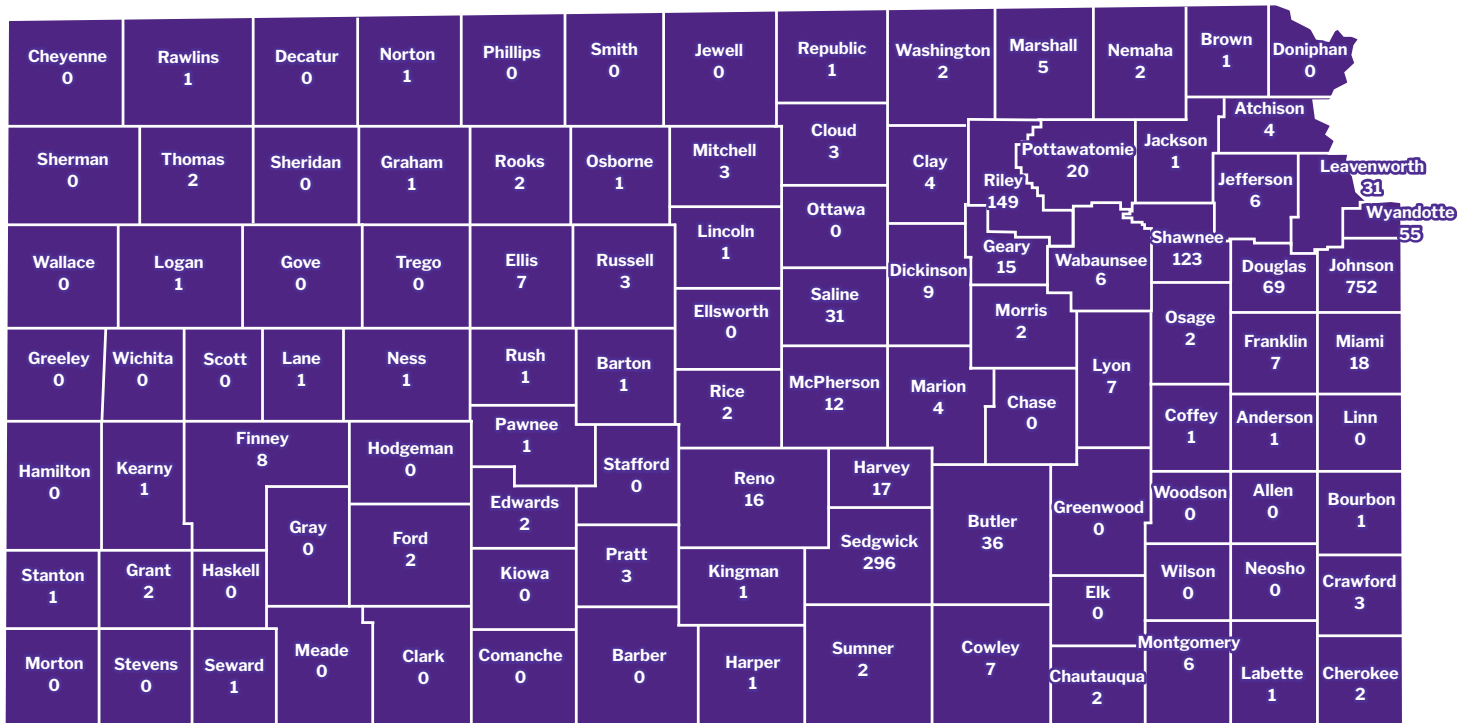

# COLLEGE OF APDESIGN ALUMNI BY COUNTY

Allen	0	Finney	8	Logan	1	Rooks	2
Anderson	1	Ford	2	Lyon	7	Rush	1
Atchison	4	Franklin	7	Marion	4	Russell	3
Barber	0	Geary	15	Marshall	5	Saline	31
Barton	1	Gove	0	McPherson	12	Scott	0
Bourbon	1	Graham	1	Meade	0	Sedgwick	296
Brown	1	Grant	2	Miami	18	Seward	1
Butler	36	Gray	0	Mitchell	3	Shawnee	123
Chase	0	Greeley	0	Montgomery	6	Sheridan	0
Chautauqua	2	Greenwood	0	Morris	2	Sherman	0
Cherokee	2	Hamilton	0	Morton	0	Smith	0
Cheyenne	0	Harper	1	Nemaha	2	Stafford	0
Clark	0	Harvey	17	Neosho	0	Stanton	1
Clay	4	Haskell	0	Ness	1	Stevens	0
Cloud	3	Hodgeman	0	Norton	1	Sumner	2
Coffey	1	Jackson	1	Osage	2	Thomas	2
Comanche	0	Jefferson	6	Osborne	1	Trego	0
Cowley	7	Jewell	0	Ottawa	0	Wabaunsee	6
Crawford	3	Johnson	752	Pawnee	1	Wallace	0
Decatur	0	Kearny	1	Phillips	0	Washington	2
Dickinson	9	Kingman	1	Pottawatomie	20	Wichita	0
Doniphan	0	Kiowa	0	Pratt	3	Wilson	0
Douglas	69	Labette	1	Rawlins	1	Woodson	0
Edwards	2	Lane	1	Reno	16	Wyandotte	55
Elk	0	Leavenworth	31	Republic	1		
Ellis	7	Lincoln	1	Rice	2		
Ellsworth	0	Linn	0	Riley	149		

# COLLEGE OF APDESIGN ALUMNI BY STATE & TERRITORY

Alabama	17	Massachusetts	36	Tennessee	46
Alaska	11	Michigan	46	Texas	523
Arizona	135	Minnesota	76	Utah	24
Arkansas	43	Mississippi	6	Vermont	11
California	346	Missouri	1,412	Virginia	75
Colorado	508	Montana	21	Washington	145
Connecticut	24	Nebraska	102	West Virginia	0
Delaware	2	Nevada	37	Wisconsin	48
District of Columbia	14	New Hampshire	11	Wyoming	23
Florida	203	New Jersey	44		
Georgia	80	New Mexico	36		
Hawaii	17	New York	137		
Idaho	14	North Carolina	69		
Illinois	192	North Dakota	5		
Indiana	25	Ohio	34		
Iowa	47	Oklahoma	78		
Kansas	1,784	Oregon	66		
Kentucky	14	Pennsylvania	77		
Louisiana	12	Rhode Island	1		
Maine	16	South Carolina	34		
Maryland	43	South Dakota	13		